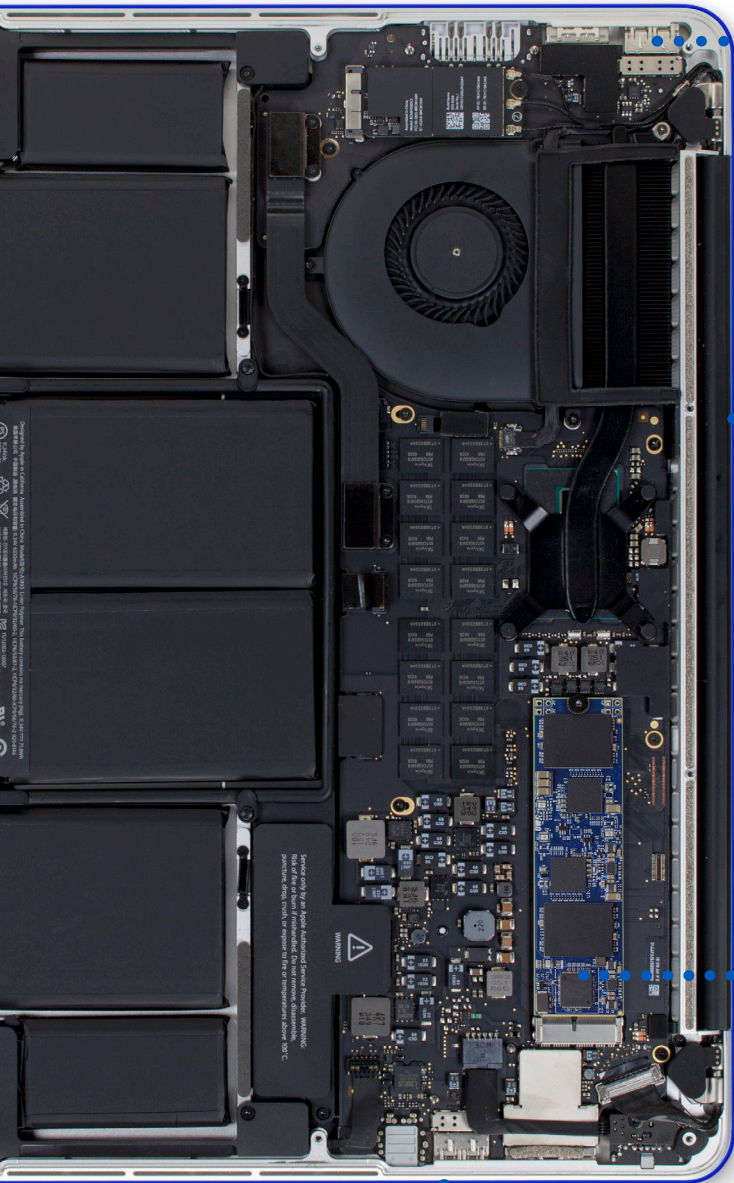

Your MacBook Pro Better Than New

Maximize your MacBook Pro with Retina display inside and out.

Getting the most out of your mid-2014 MacBook Pro with Retina display is made easy with OWC. Get better than new performance with a range of DIY upgrades and accessories, including the only high performance SSDs custom made for your MacBook Pro.

NewerTech Snuglet
Helps prevent accidental disconnection of MagSafe 2 connections.

NewerTech NuGuard Snap-On Laptop Cover
Protect your valuable MacBook Pro in style.
Comes in 13 vibrant colors.

OWC Thunderbolt 2 Dock
Thunderbolt 2, 5x USB 3.1 Gen 1, FireWire, HDMI, Gigabit ethernet, Audio in & out, all united to your Mac with just one lightning-fast Thunderbolt cable.

OWC Aura SSD
Add up to 1TB internal storage, at over 5x faster than the original factory drive.

NewerTech NuGuard Keyboard Cover
Provide style and protection for your MacBook Pro.
Available in a range of colors, for 13" or 15" models.